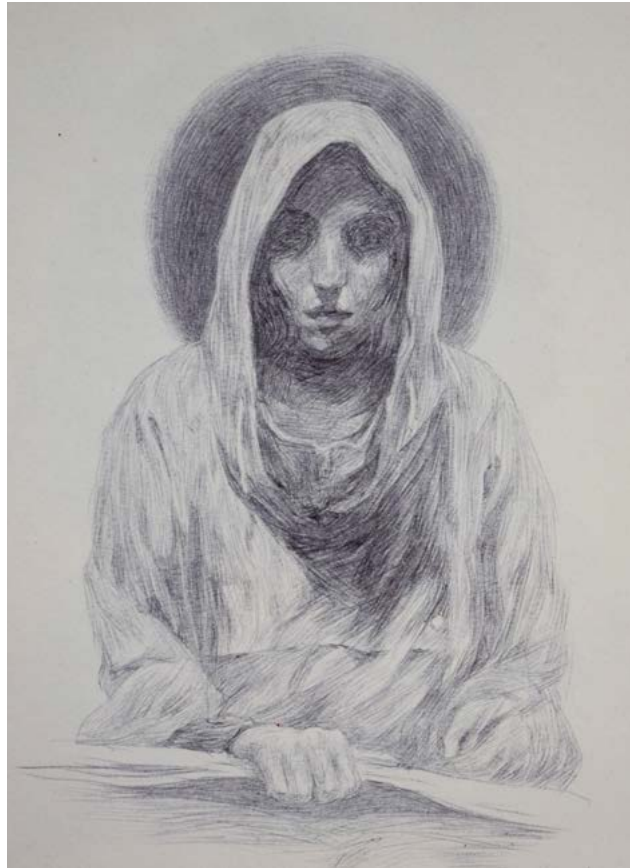

ACRYLIC ON CANVAS
120X100 CM
2022

SORUSH ZAHED

OIL & AIRBRUSH ON PAPERBOARD
25X35 CM
2022

SORUSH ZAHED

OIL & AIRBRUSH ON PAPERBOARD
25X35 CM
2022

SORUSH ZAHED

OIL & AIRBRUSH ON PAPERBOARD
25X35 CM
2022

SORUSH ZAHED

OIL & AIRBRUSH ON PAPERBOARD
63X63 CM
2022

SORUSH ZAHED

OIL & AIRBRUSH ON PAPERBOARD
180X150 CM
2022

MOHADDESE TAHERI

PEN ON PAPER
13X18 CM
2020

MOHADDESE TAHERI

PEN ON PAPER
13X18 CM
2020

MOHADDESE TAHERI