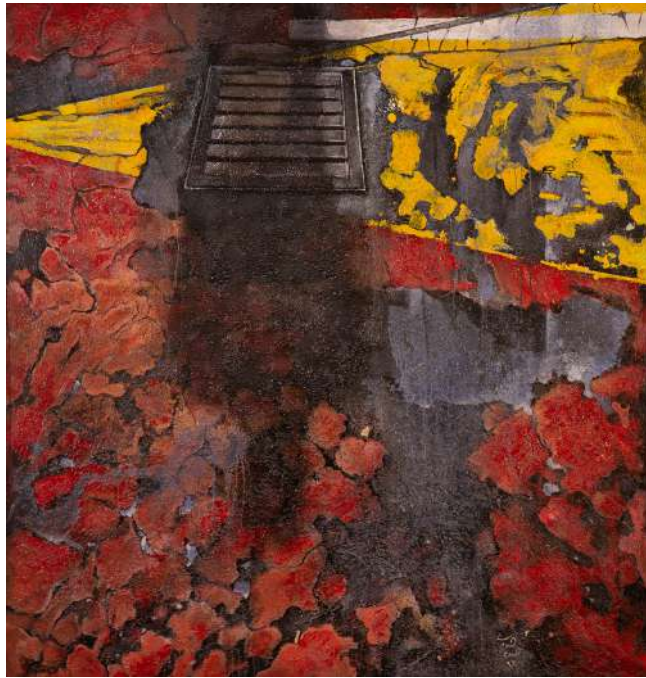

**ACRYLIC AND OIL ON CANVAS
150X150 CM**

KHOSRO KHOSRAVI

**ACRYLIC AND OIL ON CANVAS
160X150 CM**